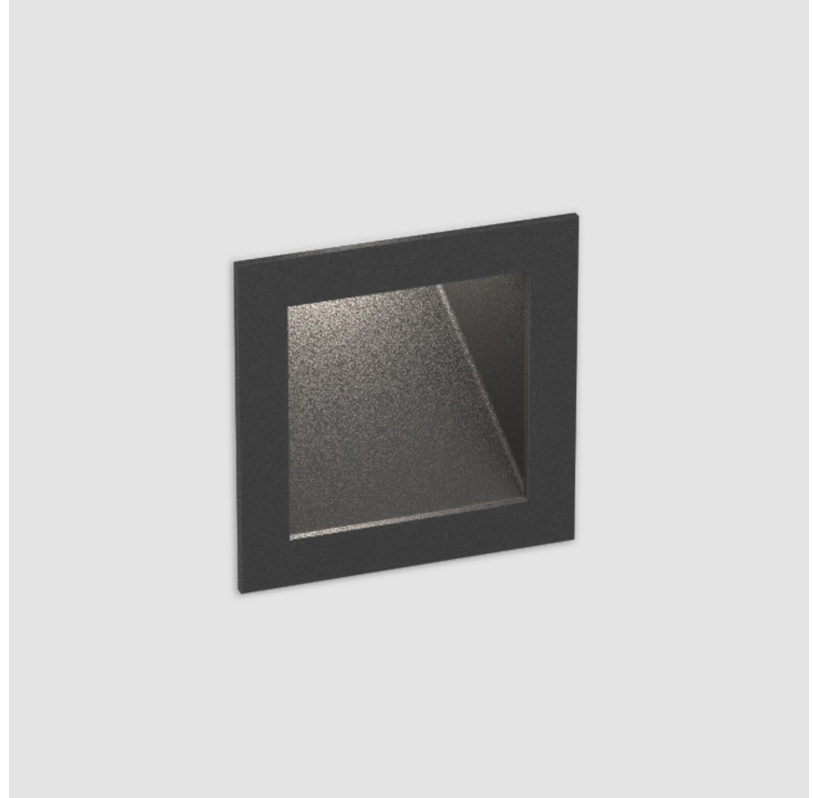

GENERAL

Series: Delight
Subseries: Delight Gooo!
Brand: Prolicht
Division: Architectural
Mounting Type: Recessed
Mounting Location: Wall
Subcategory: Step Light

PHYSICAL

Shape: Square
Length (mm): 55
Length (in): 2 ³/₁₆
Height (mm): 55
Depth (mm): 50
Height (in): 2 ³/₁₆
Depth (in): 1 ¹⁵/₁₆
Ceiling Thickness (mm): 10-15
Ceiling Thickness (in): 3/8 - 9/16
Min. Recessing Depth (mm): 15
Min. Recessing Depth (in): 9/16
Light Distribution: Asymmetric
Weight (kg): 0.11
Weight (lbs): 0.25
Fixture Finish: SSR / BKV / CWI / CRY / HAB / LAG / UFT / ITA / RUA / RUR / MIC / FTG / MYG / TWT / LOD / PUS / FRO / FUP / KIA / POP / BLS / SPG / MEY / GOH / GUM / CHC / COM / ABZ / JAG / OBR / MOS / ROR
Fixture Material: Aluminum

ELECTRICAL

Lamp Type: LED (Zhaga Standard)
Input Wattage (W): 2.2
Total Output Wattage (W): 2
Dimming: Tri-Mode (Non-Dimming and Phase Dimming (120Vac only) and 0-10V Dimming)
Driver Included: No
Driver Location: Remote
Driver Type: Constant Current - Universal
Input Voltage (V): 120 - 277
Constant Current (MA): 700

LED

Number of LEDs: 1
Color Temperature (°K): 2700 / 3000 / 4000
Max. Delivered Lumen (lm): 50
Nominal Lumen (lm): 170
CRI: >90 CRI
Lamp Life (hrs): 50000

OPTICAL

RATINGS AND CERTIFICATIONS

Certified By: Certified for North American Standards
IP rating: IP20