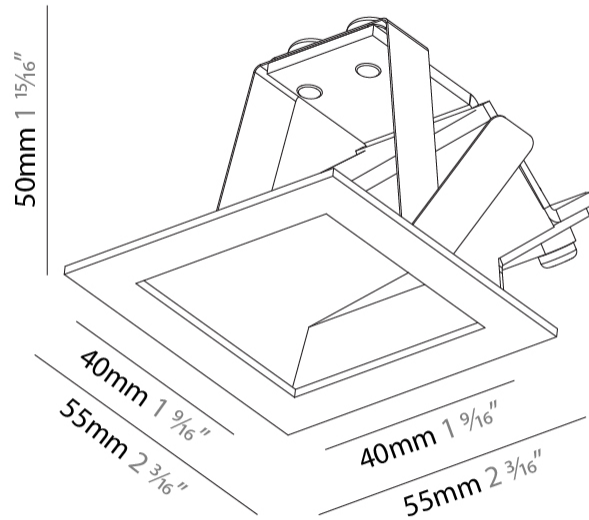

GENERAL

Series: Delight
Subseries: Delight Gooo!
Brand: Prolicht
Division: Architectural
Mounting Type: Recessed
Mounting Location: Wall
Subcategory: Step Light

PHYSICAL

Shape: Square
Length (mm): 55
Length (in): 2 ³/₁₆
Height (mm): 55
Depth (mm): 50
Height (in): 2 ³/₁₆
Depth (in): 1 ¹⁵/₁₆
Ceiling Thickness (mm): 10-15
Ceiling Thickness (in): 3/8 - 9/16
Min. Recessing Depth (mm): 15
Min. Recessing Depth (in): 9/16
Light Distribution: Asymmetric
Weight (kg): 0.11
Weight (lbs): 0.25
Fixture Finish: SSR / BKV / CWI / CRY / HAB / LAG / UFT / ITA / RUA / RUR / MIC / FTG / MYG / TWT / LOD / PUS / FRO / FUP / KIA / POP / BLS / SPG / MEY / GOH / GUM / CHC / COM / ABZ / JAG / OBR / MOS / ROR
Fixture Material: Aluminum

ELECTRICAL

Lamp Type: LED (Zhaga Standard)
Input Wattage (W): 2.2
Total Output Wattage (W): 2
Dimming: Tri-Mode (Non-Dimming and Phase Dimming (120Vac only) and 0-10V Dimming)
Driver Included: No
Driver Location: Remote
Driver Type: Constant Current - Universal
Input Voltage (V): 120 - 277
Constant Current (MA): 700

LED

Number of LEDs: 1
Color Temperature (°K): 2700 / 3000 / 4000
Max. Delivered Lumen (lm): 50
Nominal Lumen (lm): 170
CRI: >90 CRI
Lamp Life (hrs): 50000

OPTICAL

RATINGS AND CERTIFICATIONS

Certified By: Certified for North American Standards
IP rating: IP20