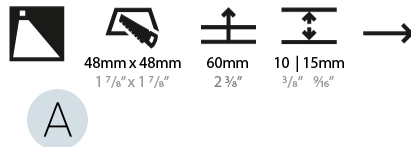

GENERAL

Series: Delight
Subseries: Delight Gooo!
Brand: Prolicht
Division: Architectural
Mounting Type: Recessed
Mounting Location: Wall
Subcategory: Step Light

PHYSICAL

Shape: Square
Length (mm): 55
Length (in): 2 ³/₁₆
Height (mm): 55
Depth (mm): 50
Height (in): 2 ³/₁₆
Depth (in): 1 ¹⁵/₁₆
Ceiling Thickness (mm): 10-15
Ceiling Thickness (in): 3/8 - 9/16
Min. Recessing Depth (mm): 15
Min. Recessing Depth (in): 9/16
Light Distribution: Asymmetric
Weight (kg): 0.11
Weight (lbs): 0.25
Fixture Finish: SSR / BKV / CWI / CRY / HAB / LAG / UFT / ITA / RUA / RUR / MIC / FTG / MYG / TWT / LOD / PUS / FRO / FUP / KIA / POP / BLS / SPG / MEY / GOH / GUM / CHC / COM / ABZ / JAG / OBR / MOS / ROR
Fixture Material: Aluminum

ELECTRICAL

Lamp Type: LED (Zhaga Standard)
Input Wattage (W): 2.2
Total Output Wattage (W): 2
Dimming: Tri-Mode (Non-Dimming and Phase Dimming (120Vac only) and 0-10V Dimming)
Driver Included: No
Driver Location: Remote
Driver Type: Constant Current - Universal
Input Voltage (V): 120 - 277
Constant Current (MA): 700

LED

Number of LEDs: 1
Color Temperature (°K): 2700 / 3000 / 4000
Max. Delivered Lumen (lm): 50
Nominal Lumen (lm): 170
CRI: >90 CRI
Lamp Life (hrs): 50000

OPTICAL

RATINGS AND CERTIFICATIONS

Certified By: Certified for North American Standards
IP rating: IP20